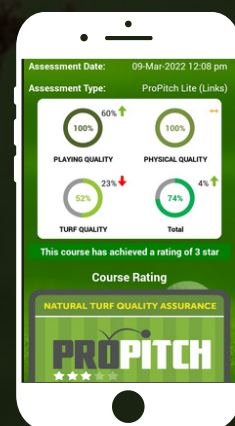

PROPITCH ALBATROSS

24

- Propitch professional equipment (Including TrueTrack)
- 24 month software subscription.
- Four independent assessments over 2 years by ProPitch consultants. Out with the UK travel expenses to be covered
- Soils testing of all 18 greens per year
- TrueTrack processing, full agronomic and emergency support remote support.
- Only available to first 10 golf clubs.

PROPITCH

2023

PAR

PACKAGE

PACKAGE & DETAIL

CONTRACT

MONTHS

PROPITCH PAR

12

- LITE self assessment equipment free with the subscription to the value of £500.
- 12 month software subscription, giving access for multiple greenkeepers or key personnel, for both the mobile APP & portal.
- Only available to the first 100 golf courses on a first come first served basis.
- Free demonstration on handover with test demonstration videos on the app.
- Unlimited data input and trending.
- Reporting live while on the course.
- Can be used to produce a Greenkeepers weekly report.