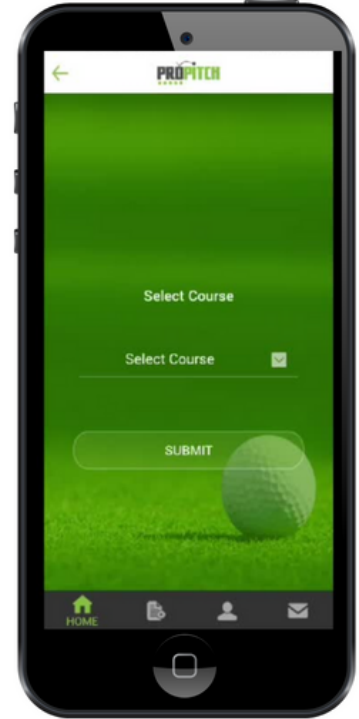

INFO@PROPITCH.ONLINE

+44 (0)1506 444 755

PACKAGE & DETAIL

CONTRACT MONTHS

PROPITCH EAGLE

12

- Two full independent assessments per year. Travel costs apply out with the UK mainland.
- 'STANDARD' self assessment equipment, including stimp meter, golf clegg, moisture meter, infiltration, and corer.
- Remote monitoring and support from ProPitch consultants
- 12 month software subscription, giving access multiple greenkeepers or key personnel, for the mobile APP & portal.
- Free demonstration on handover with test demonstration videos on the app.
- Unlimited data input and trending. Reporting live while on the course.

PACKAGE & DETAIL

CONTRACT MONTHS

PROPITCH ALBATROSS

24

- 'PRO' self assessment equipment, including truetrack stimp meter, golf clegg, moisture meter, infiltration, and corer.
- Soils testing of all 18 greens per year
- Access to all ProPitch software, including 'TrueTrack' video and report processing by our team remotely.
- Full agronomic and emergency support remote support.
- Only available to first 10 golf clubs.
- Including two full independent assessments per year. four in total. Travel costs apply out with the UK mainland.
- Remote monitoring and support from ProPitch consultants
- Course Matters access

PROPITCH

2023
SOFTWARE

VIEW THE RESULTS IMMEDIATELY ON YOUR OWN APP & PORTAL

TRENDS ON THE GO

PRO PITCH

COURSE REPORT
Consultancy Report

VENUE | Hillside Golf Club
REPORT NUMBER | PP2022071
PREPARED FOR | Hillside GC
PREPARED BY | Neil MacPhee
DATE | 24/07/2022