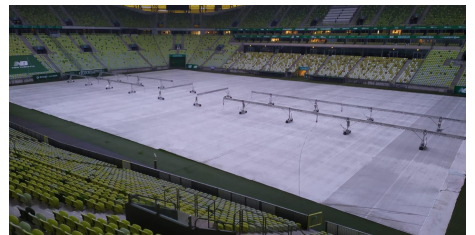

HEAVY USAGE DURING DEC & JAN DURING EXTREME CONDITIONS